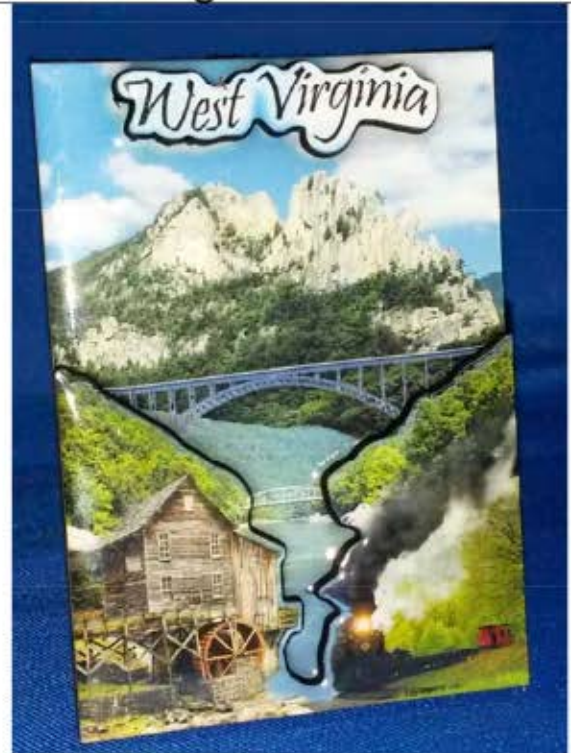

VISTA
LANDSCAPES

Frank Ceravalo
(304)671-2401
FAX 866-888-9213
info@vistawv.com
www.vistawv.com

SPOON REST

12oz Mug

WEST VIRGINIA

HANDLE IMPRINT

3 1/2 x 2 1/4 " hardboard raised magnets

These magnets have a high gloss finish with selected sections raised to a second level.

Raised Area

puzzle cube keyring with light

SIDE 1

SIDE 2

SIDE 3

SIDE 4

3"

Side 1 Raised Image &
1.375" Background Image
Combined