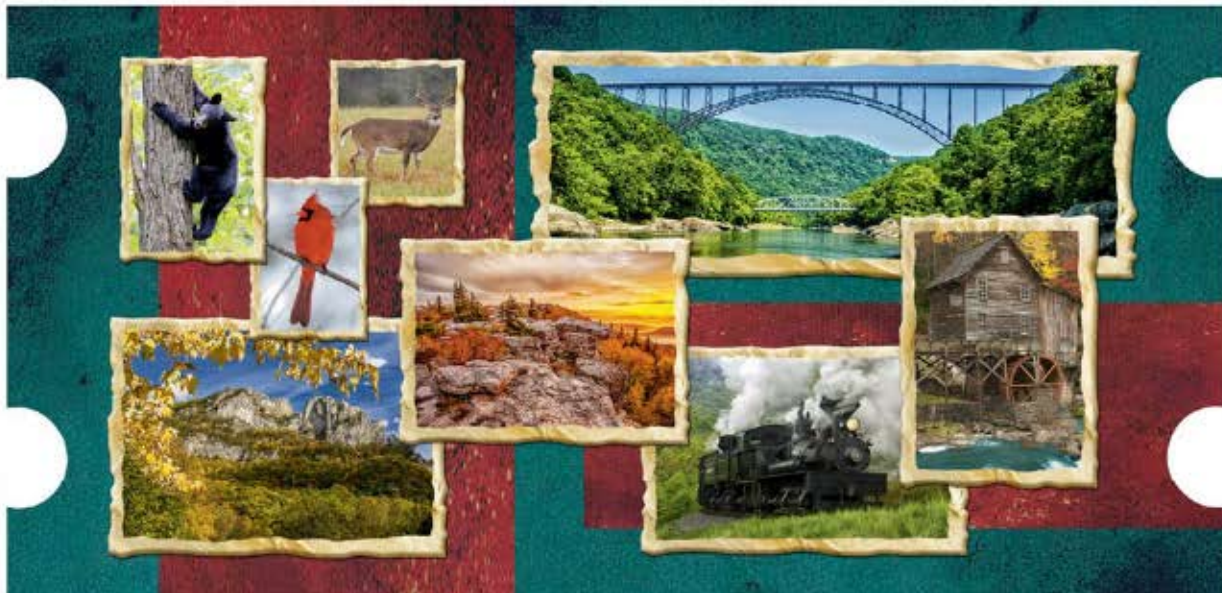

VISTA
LANDSCAPES

Frank Ceravalo
(304)671-2401
FAX 866-888-9213
info@vistawv.com
www.vistawv.com

SPOON REST

12oz Mug

WEST VIRGINIA

HANDLE IMPRINT