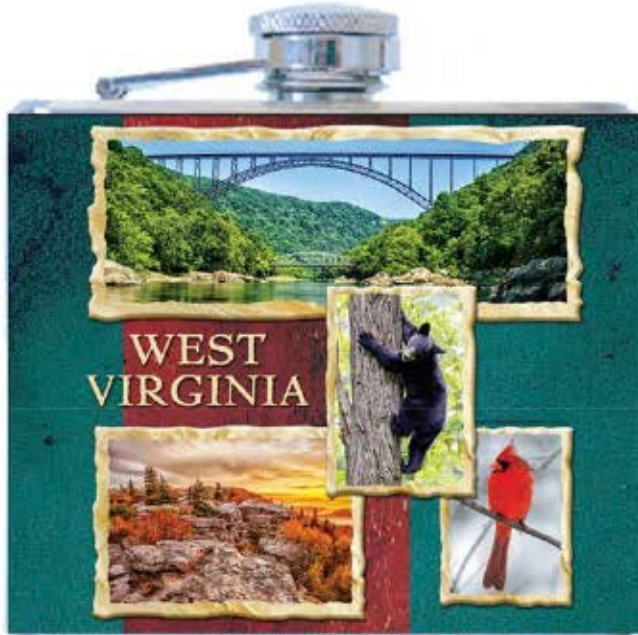

VISTA
LANDSCAPES

Frank Ceravalo
(304)671-2401
FAX 866-888-9213
info@vistawv.com
www.vistawv.com

5oz FLASK with full color wrap