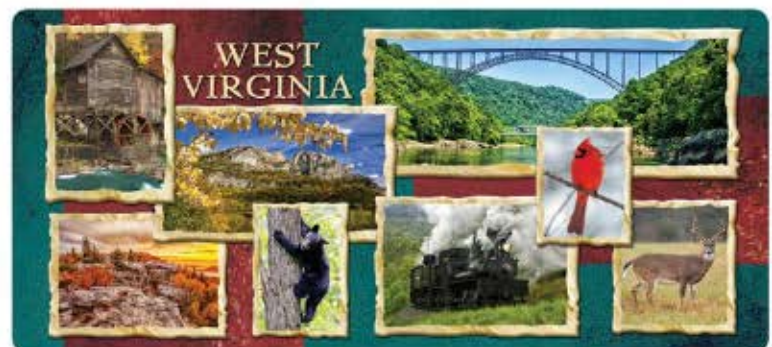

2sided keyring raised on one sid