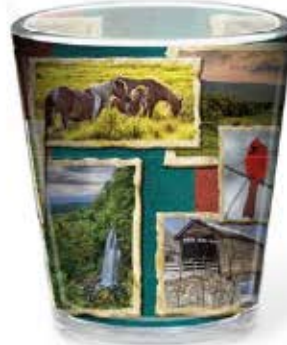

Raised Area

puzzle cube keyring with light

SIDE 1

SIDE 2

SIDE 3

SIDE 4

3"

Side 1 Raised Image &
1.375" Background Image
Combined

SIDE 1

|
2.375"
|

SIDE 2

VISTA
LANDSCAPES

Frank Ceravalo
(304)671-2401
FAX 866-888-9213
info@vistawv.com
www.vistawv.com

2oz glass full wrap glass shot

FRONT

BACK SEAM

FRONT

BACK SEAM

Full Wrap Glass Shooter

FRONT

BACK

VISTA
LANDSCAPES

Stock Acrylic Key Rings
Stock Spoons

Frank Ceravalo
(304)671-2401
FAX 866-888-9213
info@vistawv.com
www.vistawv.com