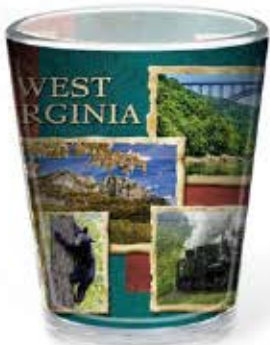

SIDE 1

|
2.375"
|

SIDE 2

VISTA
LANDSCAPES

Frank Ceravalo
(304)671-2401
FAX 866-888-9213
info@vistawv.com
www.vistawv.com

2oz glass full wrap glass shot

FRONT

BACK SEAM