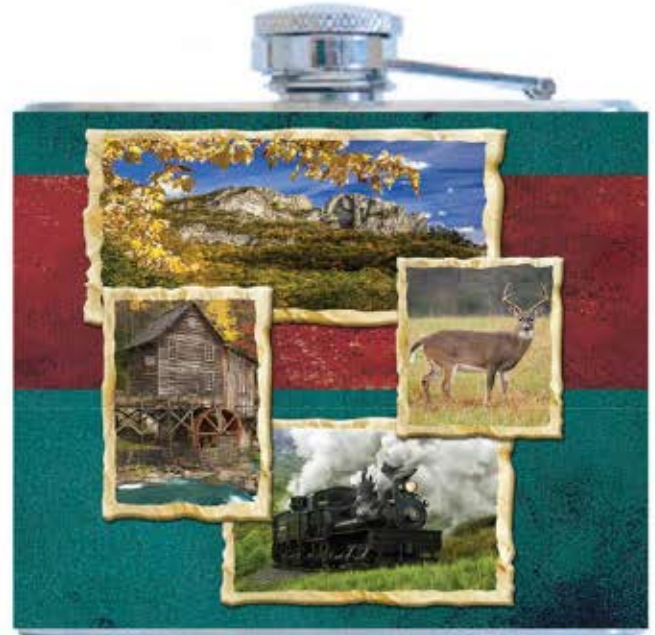

Raised Area

puzzle cube keyring with light

SIDE 1

SIDE 2

SIDE 3

SIDE 4

3"

Side 1 Raised Image &
1.375" Background Image
Combined

Side 1 Raised Portion

2sided keyring raised on one sid

VISTA
LANDSCAPES

Frank Ceravalo
(304)671-2401
FAX 866-888-9213
info@vistawv.com
www.vistawv.com

5oz FLASK with full color wrap

2-sided foil Magnet

— 4.375" —