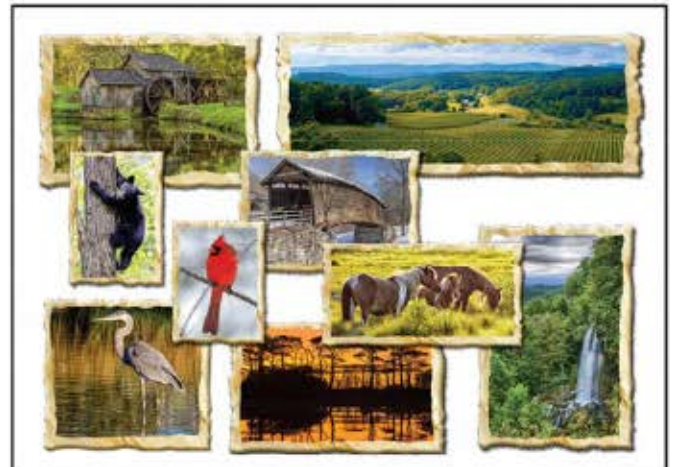

VISTA
LANDSCAPES

Frank Ceravalo
(304)671-2401
FAX 866-888-9213
info@vistawv.com
www.vistawv.com

SPOON REST

12oz Mug

WEST VIRGINIA

HANDLE IMPRINT

3 1/2 x 2 1/4 " hardboard raised magnets

These magnets have a high gloss finish with selected sections raised to a second level.

Raised Area

puzzle cube keyring with light

SIDE 1

SIDE 2

SIDE 3

SIDE 4

3"

Side 1 Raised Image &
1.375" Background Image
Combined